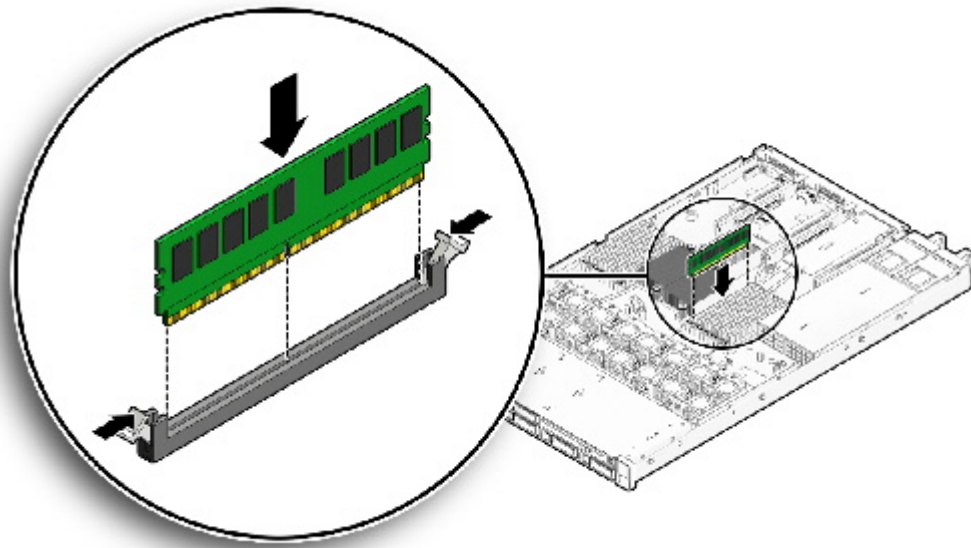

Installare una memoria DIMM

Installare una CPU